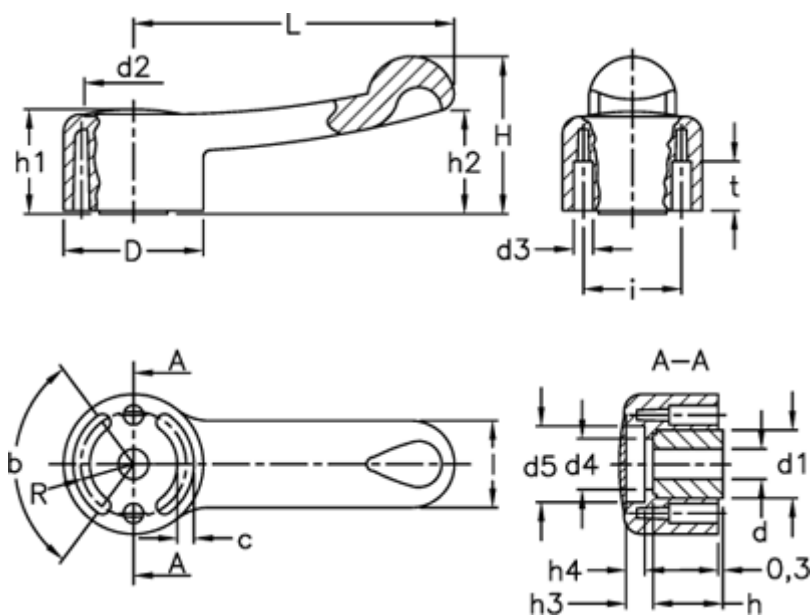

Article number: 23052121316
 Description: E+G Control lever
 ELC.85-A8-C6 red

Measures

b (degrees)	= 125 +/-1	d H7	= 8	l	= 23
c	= 4.3	H	= 41	L	= 85
D	= 37	h	= 17.5	R	= 13.8
d1	= 18	h1	= 27	t	= 12.5
d2	= 26.0	h2	= 27		
d3	= 5	h3	= 7.5		
d4	= 13.5	h4	= 5		
d5	= 20.0	i	= 26		